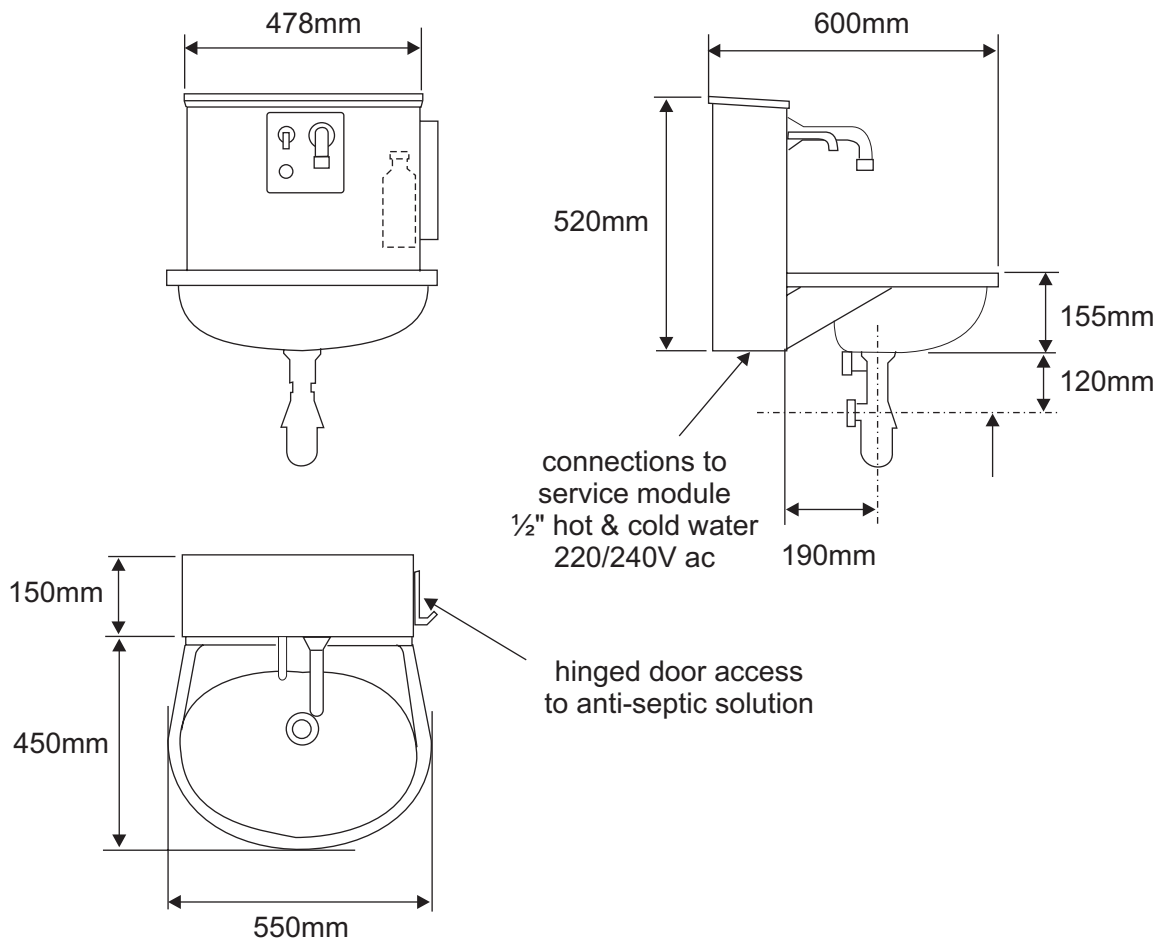

A sensor recognises the presence of a hand at a range of about 60mm. Initially on detecting a hand, the water is delivered. The sensor is then reactivated and soap or antiseptic wash is delivered. Rinsing water is then delivered by another activation.

Surgeons Scrub Up Trough

Disposable 500ml bottle of soap or antiseptic wash is located within the side panel of the wash station. Low level is indicated on the front panel. If space is restricted on the side of the wash station other means of mounting can be arranged. Up to 3 different 'soaps' can be incorporated.

Operation

Hold one hand under the water spout whilst placing the other hand in front of the red sensor (typical operating range 60mm)

When the hand is sensed the red sensor indicator disc will be illuminated and water will be dispensed for hand wetting.